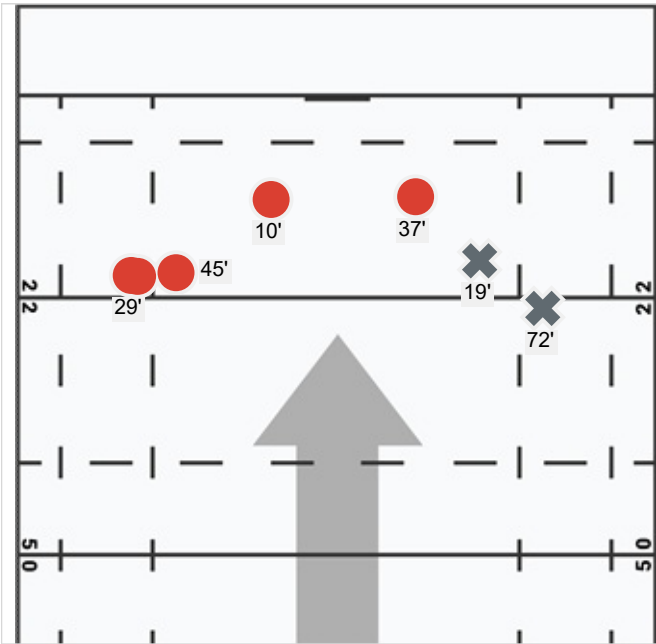

GOAL KICKING

ENGLAND vs SCOTLAND

ENGLAND

Minute	Statistic	Current Score	Player
10	Conversion	7-0	Emily Scarratt
19	Conversion Missed	12-0	Emily Scarratt
29	Conversion	19-3	Emily Scarratt
37	Conversion	26-3	Emily Scarratt
40	Conversion	33-3	Emily Scarratt
45	Conversion	40-3	Emily Scarratt
72	Conversion Missed	45-10	Helena Rowland