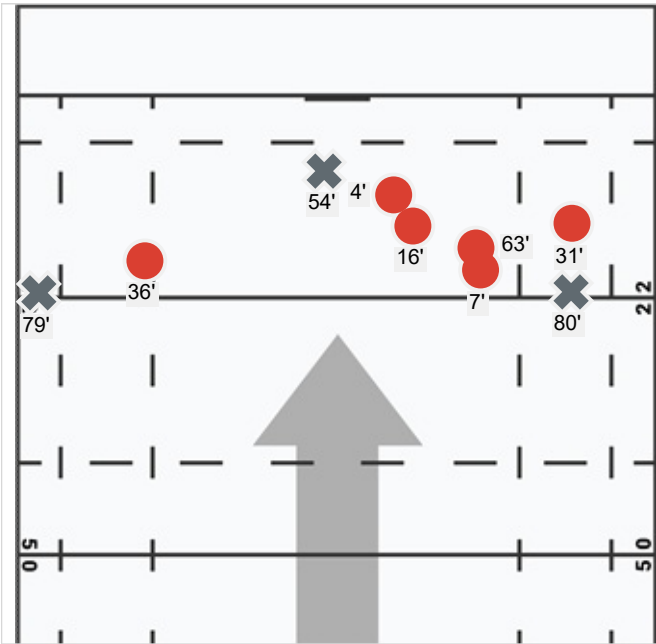

GOAL KICKING

FRANCE vs WALES

FRANCE

Minute	Statistic	Current Score	Player
4	Conversion	7-0	Pauline Bourdon
7	Conversion	14-0	Pauline Bourdon
16	Conversion	21-0	Pauline Bourdon
31	Penalty Goal	24-0	Pauline Bourdon
36	Conversion	31-0	Pauline Bourdon
54	Conversion Missed	36-0	Pauline Bourdon
63	Conversion	43-0	Pauline Bourdon
79	Conversion Missed	48-0	Jessy Tremouliere
80	Conversion Missed	53-0	Jessy Tremouliere

WALES

■ Successful
■ Unsuccessful